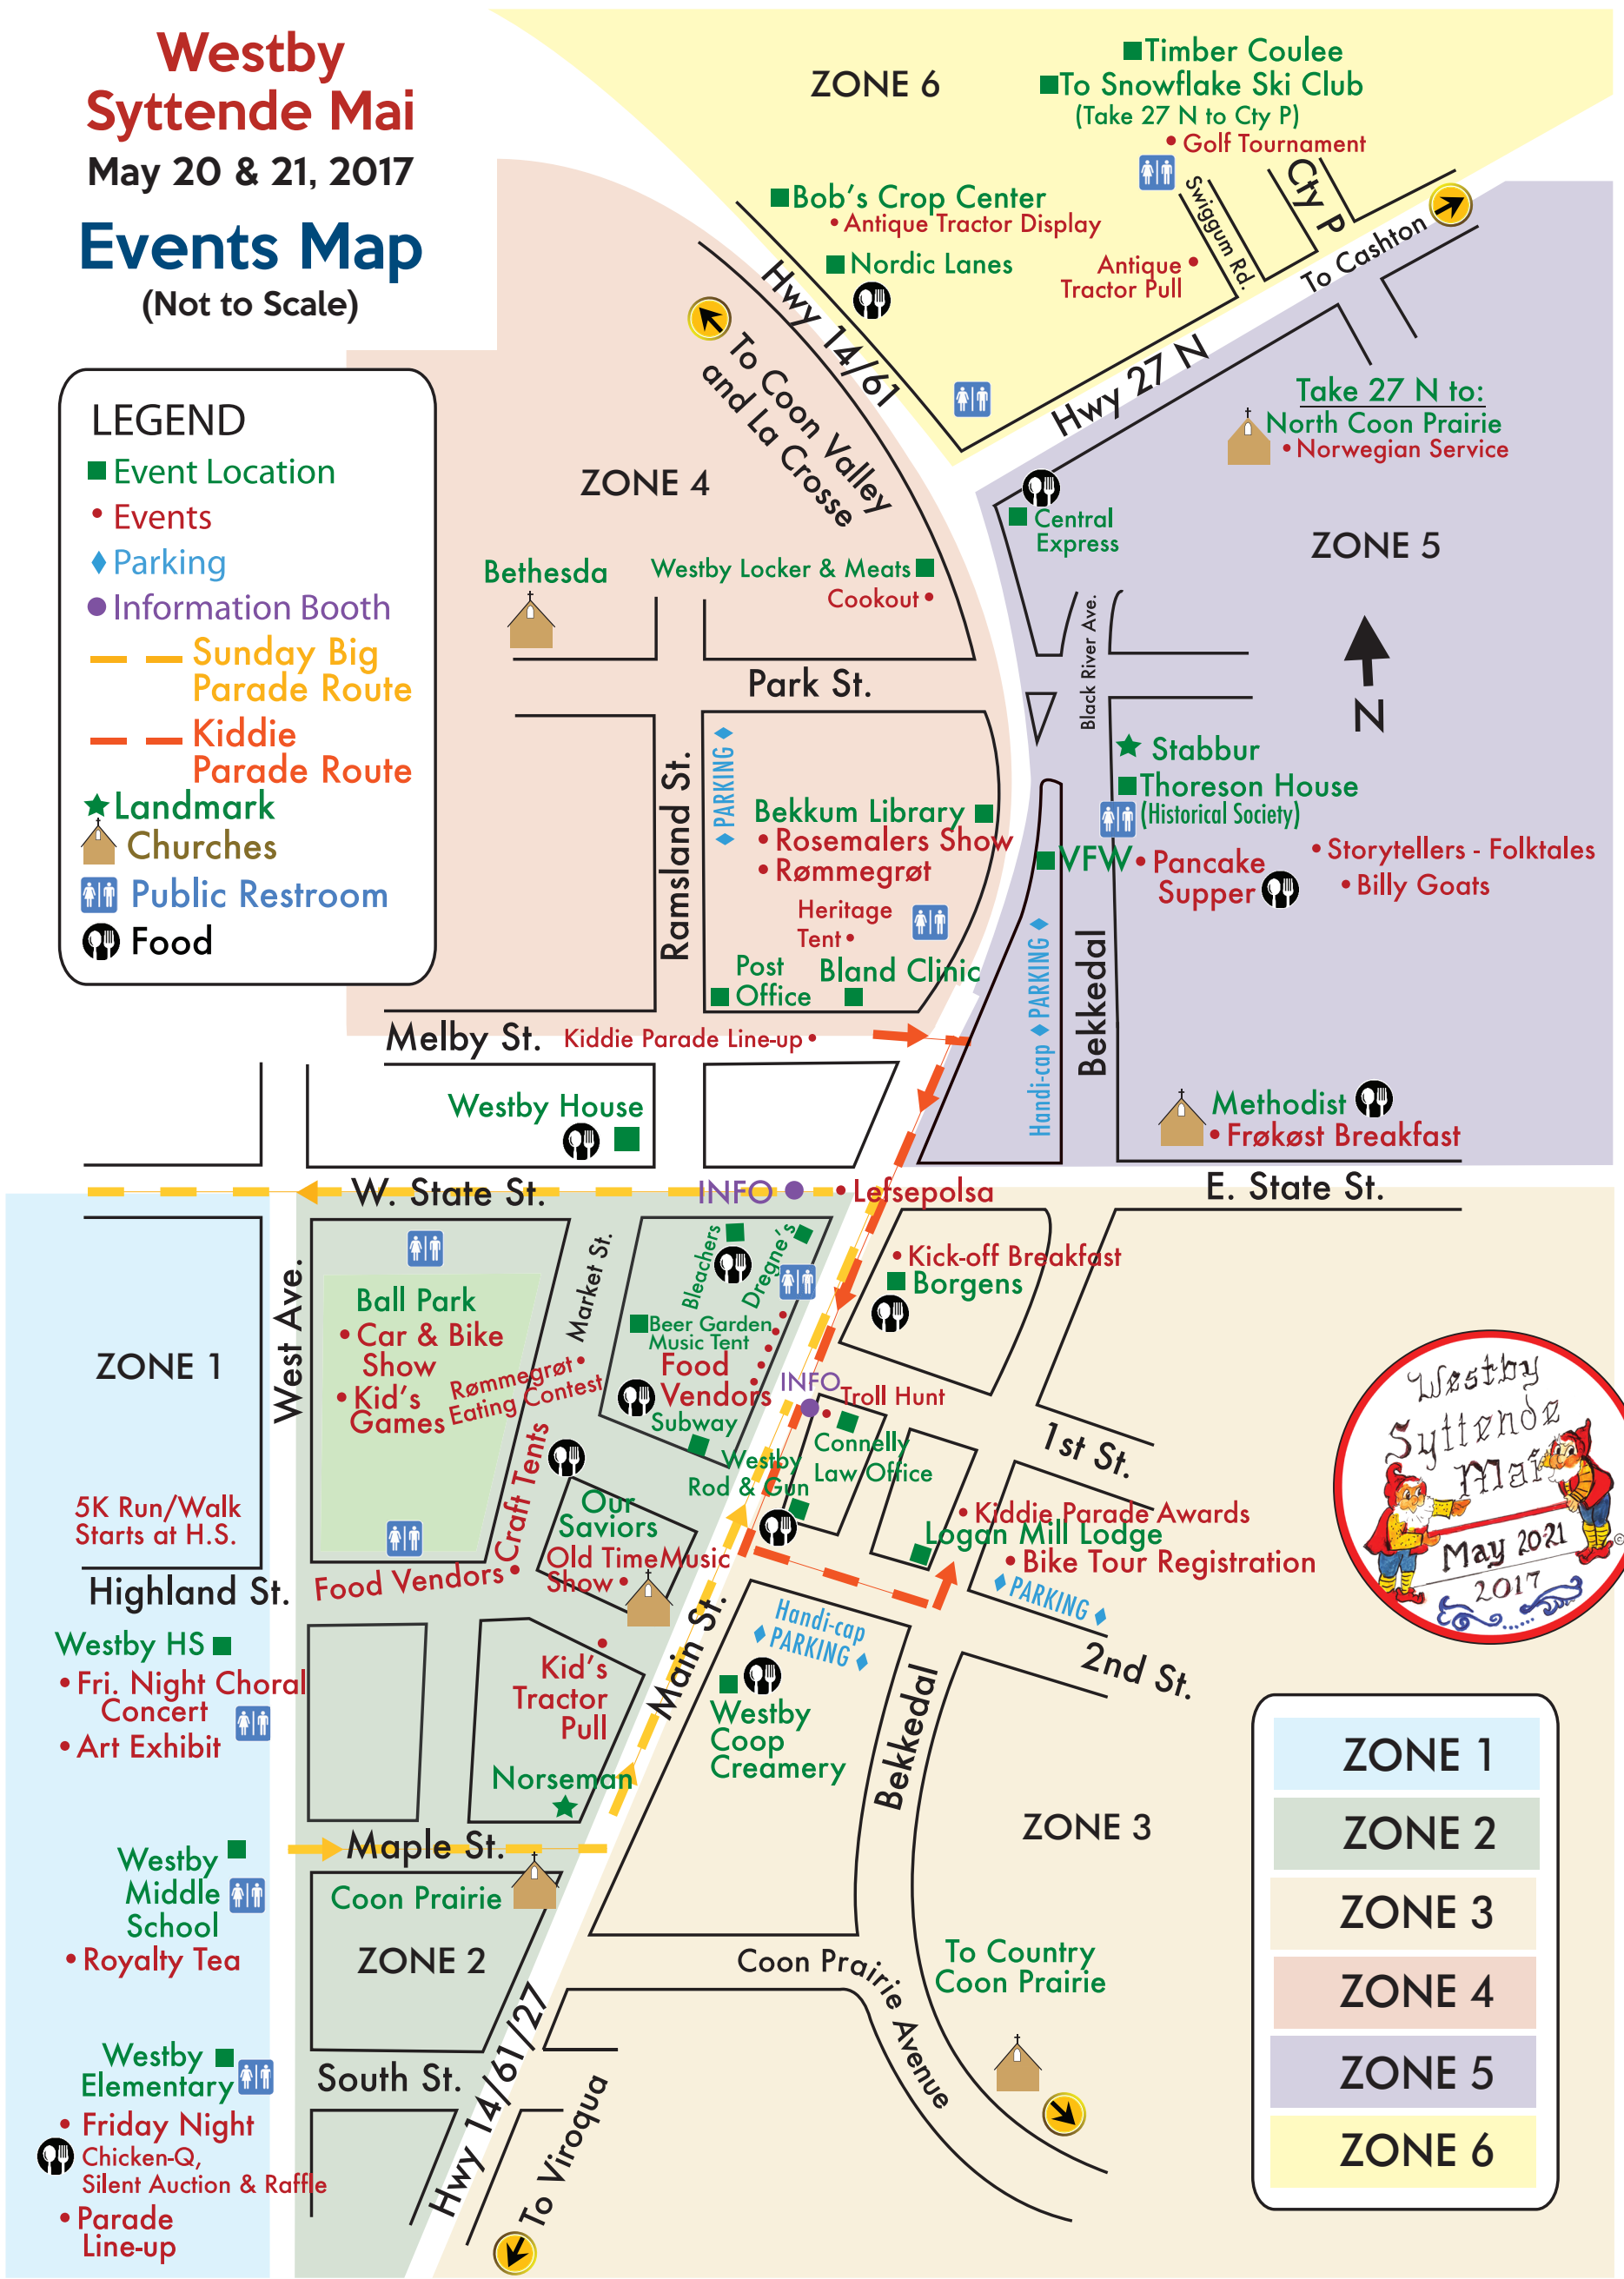

Westby Syttende Mai

May 20 & 21, 2017

Events Map

(Not to Scale)

LEGEND

- Event Location
- Events
- ◆ Parking
- Information Booth
- Sunday Big Parade Route
- Kiddie Parade Route
- ★ Landmark
- 🏠 Churches
- 🚻 Public Restroom
- 🍴 Food

- ZONE 1
- ZONE 2
- ZONE 3
- ZONE 4
- ZONE 5
- ZONE 6

🍴 Old Towne Inn ■